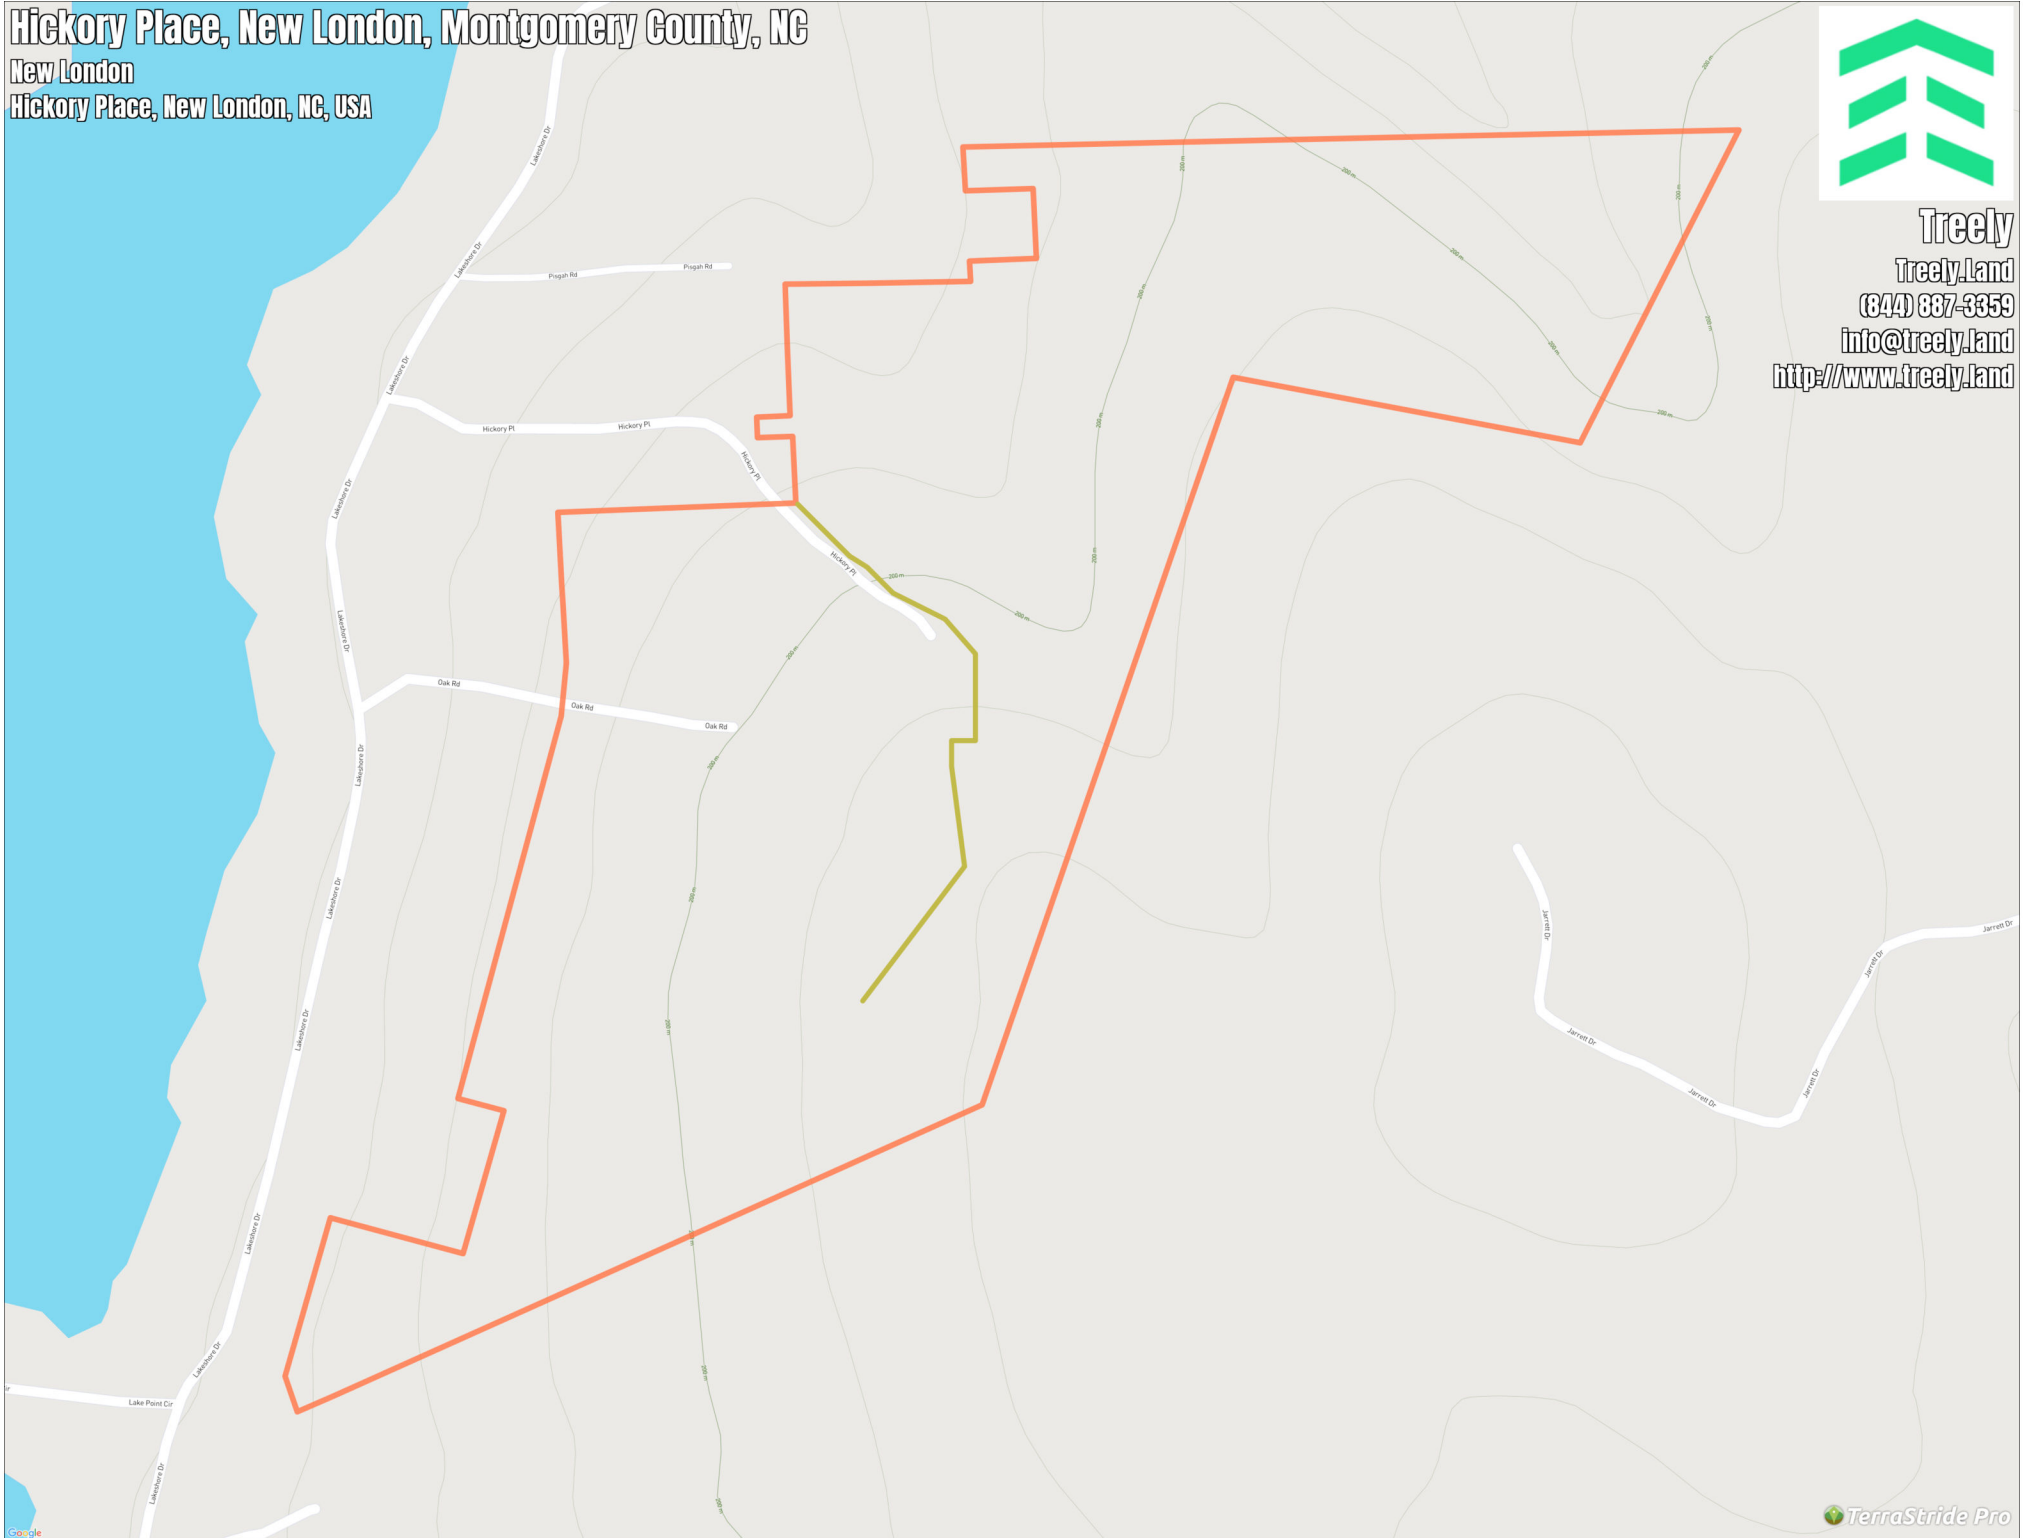

Hickory Place, New London, Montgomery County, NC

New London

Hickory Place, New London, NC, USA

Treely

Treely.Land

(844) 887-3359

info@treely.land

<http://www.treely.land>

Hickory Place, New London, Montgomery County, NC

Legend

 Path

 Boundary

Description

Hickory Place, New London, Montgomery County, NC

DISCLAIMER: The information contained herein is as obtained by this broker from sellers, owners, or other sources. This information is considered reliable, neither this broker nor owners make any guarantee, warranty or representation as to correctness of any data or descriptions and the accuracy of such statements. The correctness and / or accuracy of any and all statements should be determined through independent investigation made by the prospective purchaser. Any offer for sale is subject to prior sale, errors and omissions, change of price, terms or other conditions or withdrawal from sale in whole or in part, by seller without notice and at the sole discretion of seller. Readers are urged to form their own independent conclusions and evaluations in consultation with legal counsel, accountants, and/or investment advisors concerning and all material contained herein.

Generated on: Feb. 21, 2018