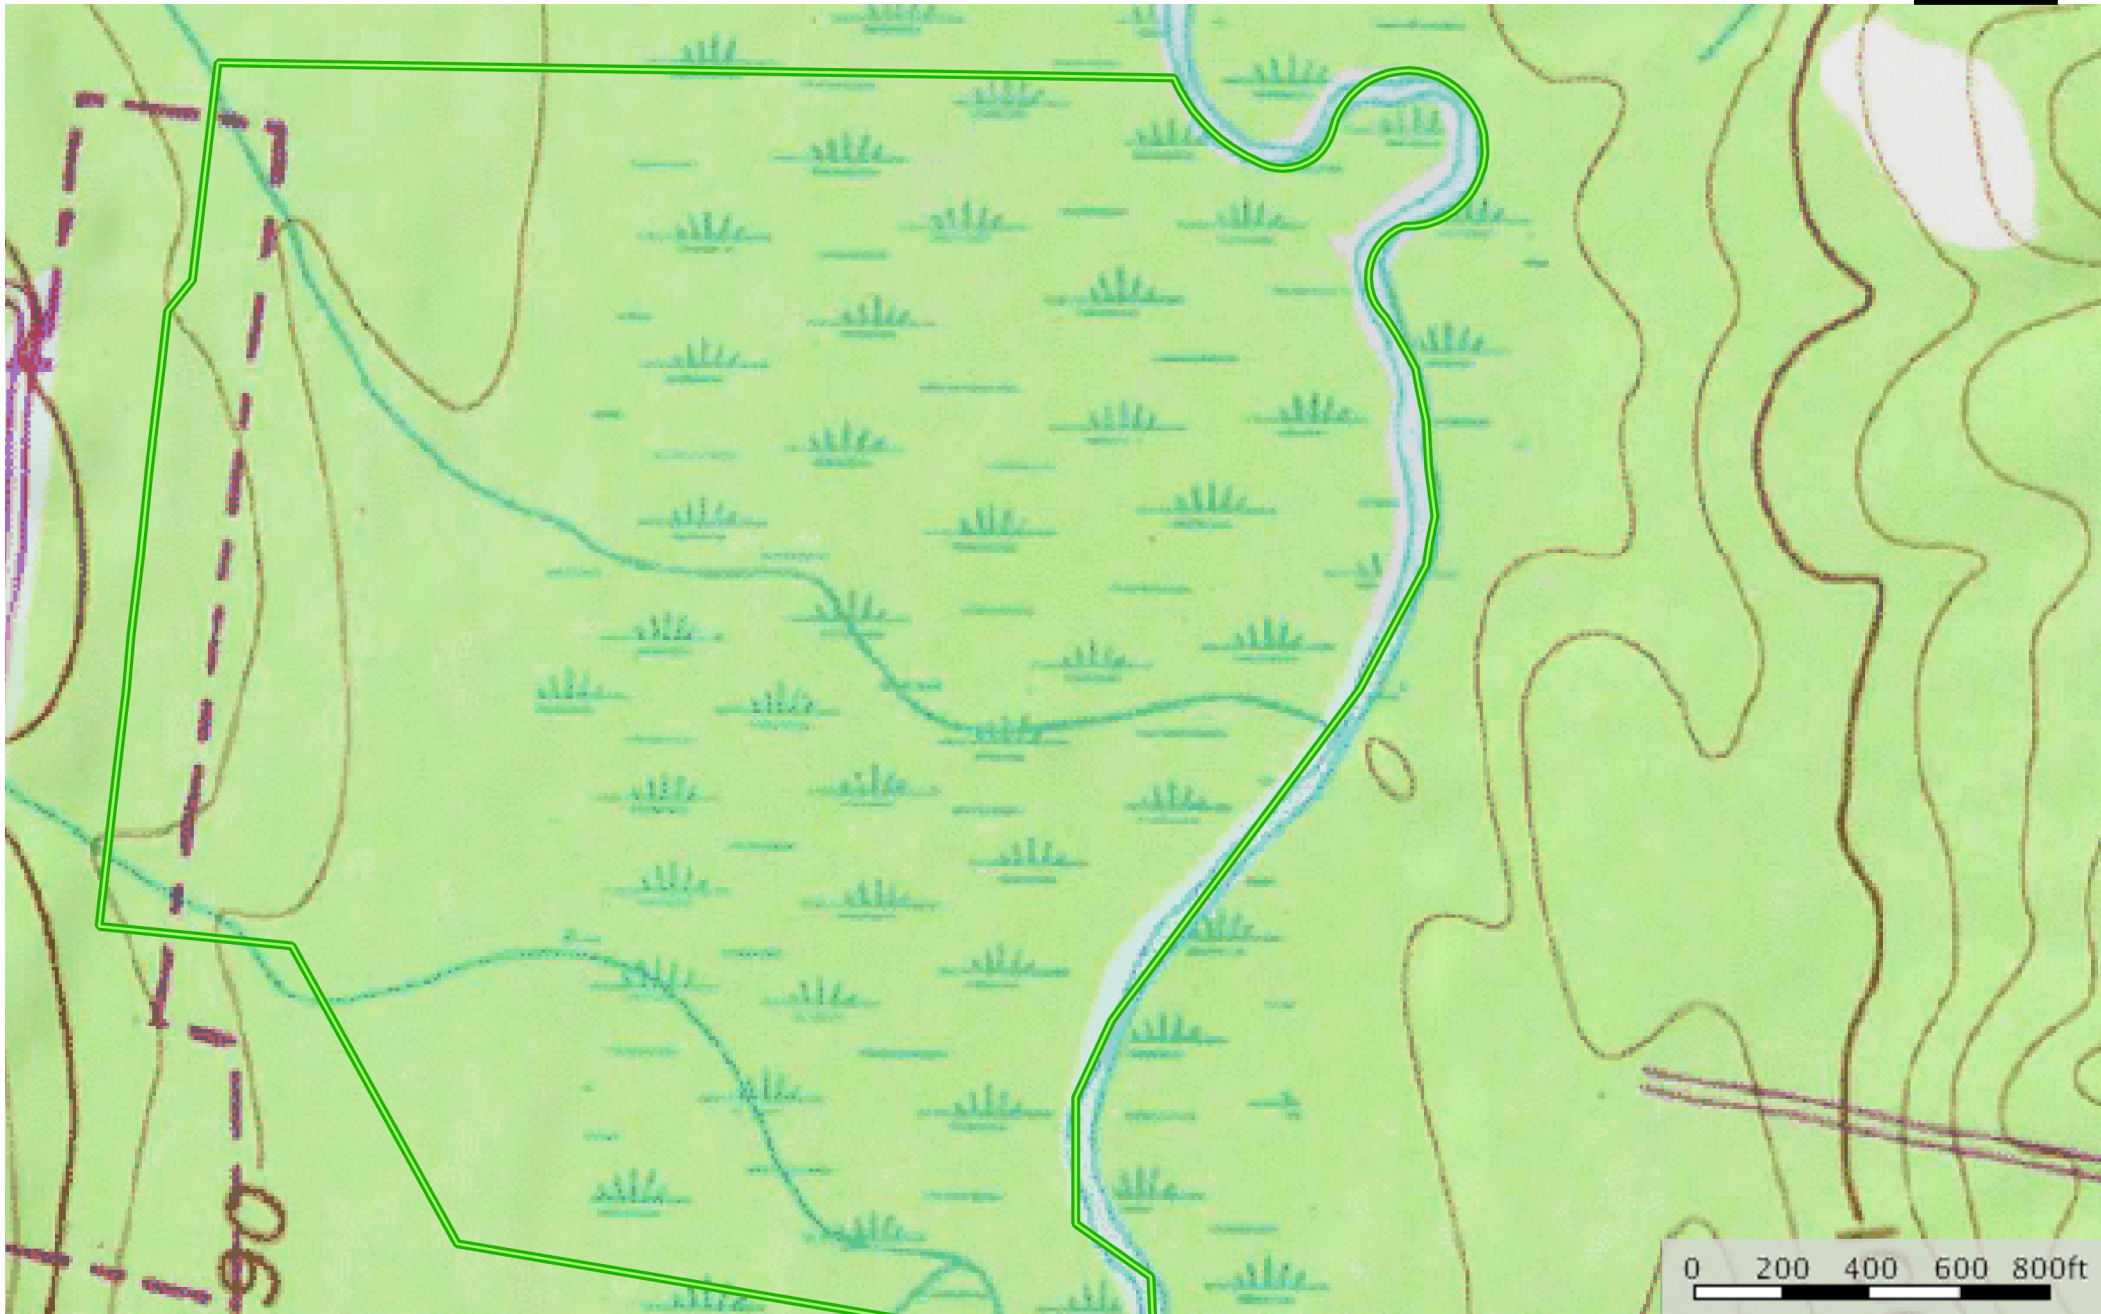

Little Pee Dee River Frontage Acreage

Dillon County, South Carolina, 106.9 AC +/-

 Boundary